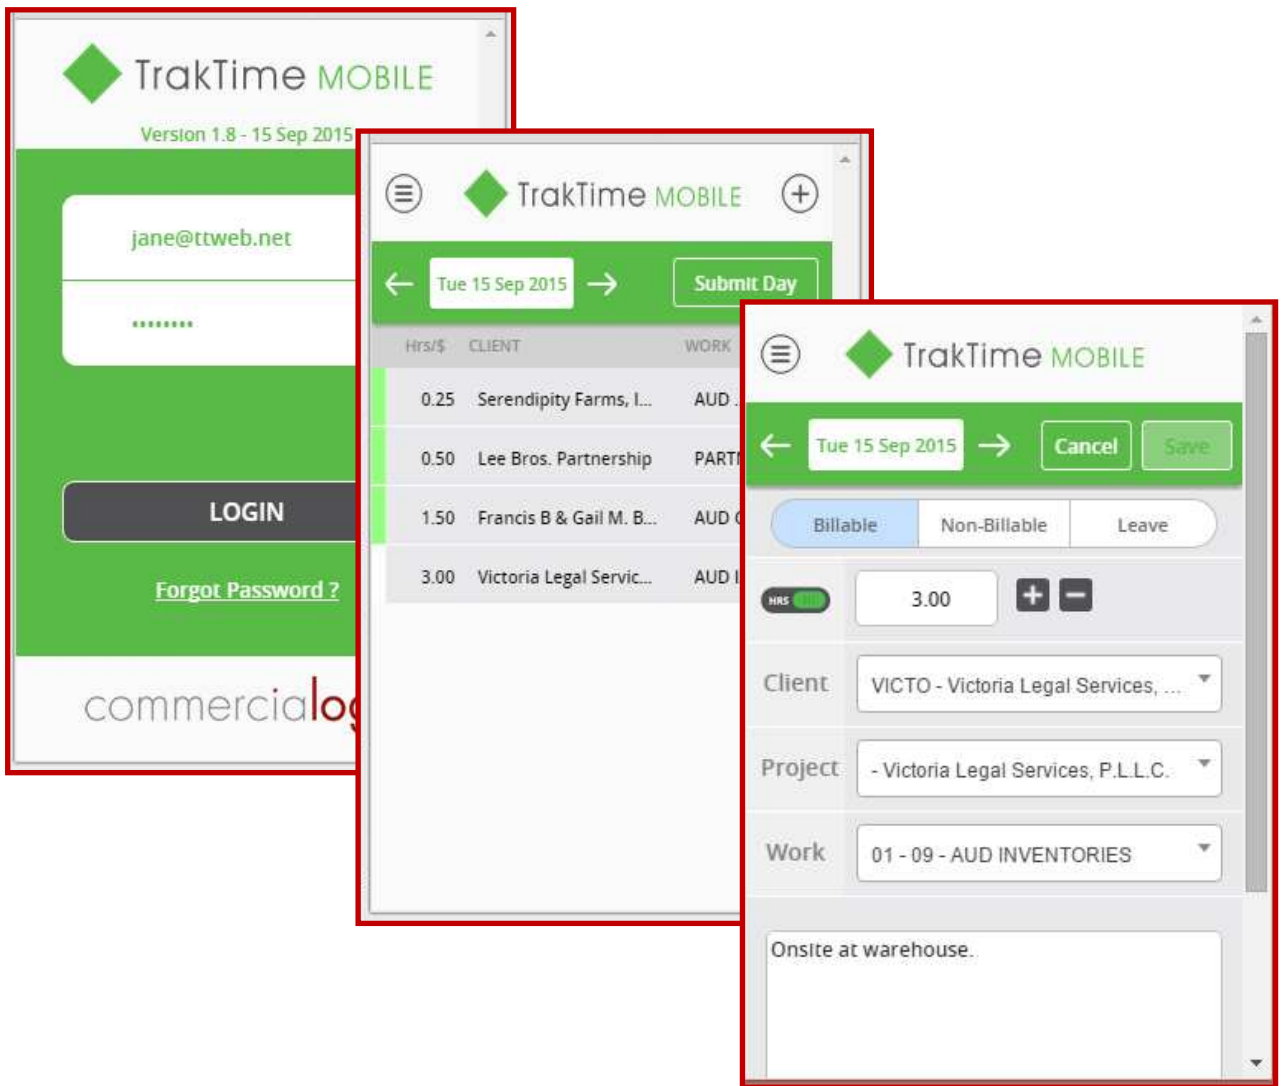

Smartphone timesheet from Commercial Logic

**A few key benefits...**

- ◆ Apple phones and tablets
- ◆ Android phones and tablets
- ◆ Nothing to install on your device
- ◆ Use wifi or cellular connection.
- ◆ Optimized for fast on-the-go entry.
- ◆ Certified server using HTTPS encryption.